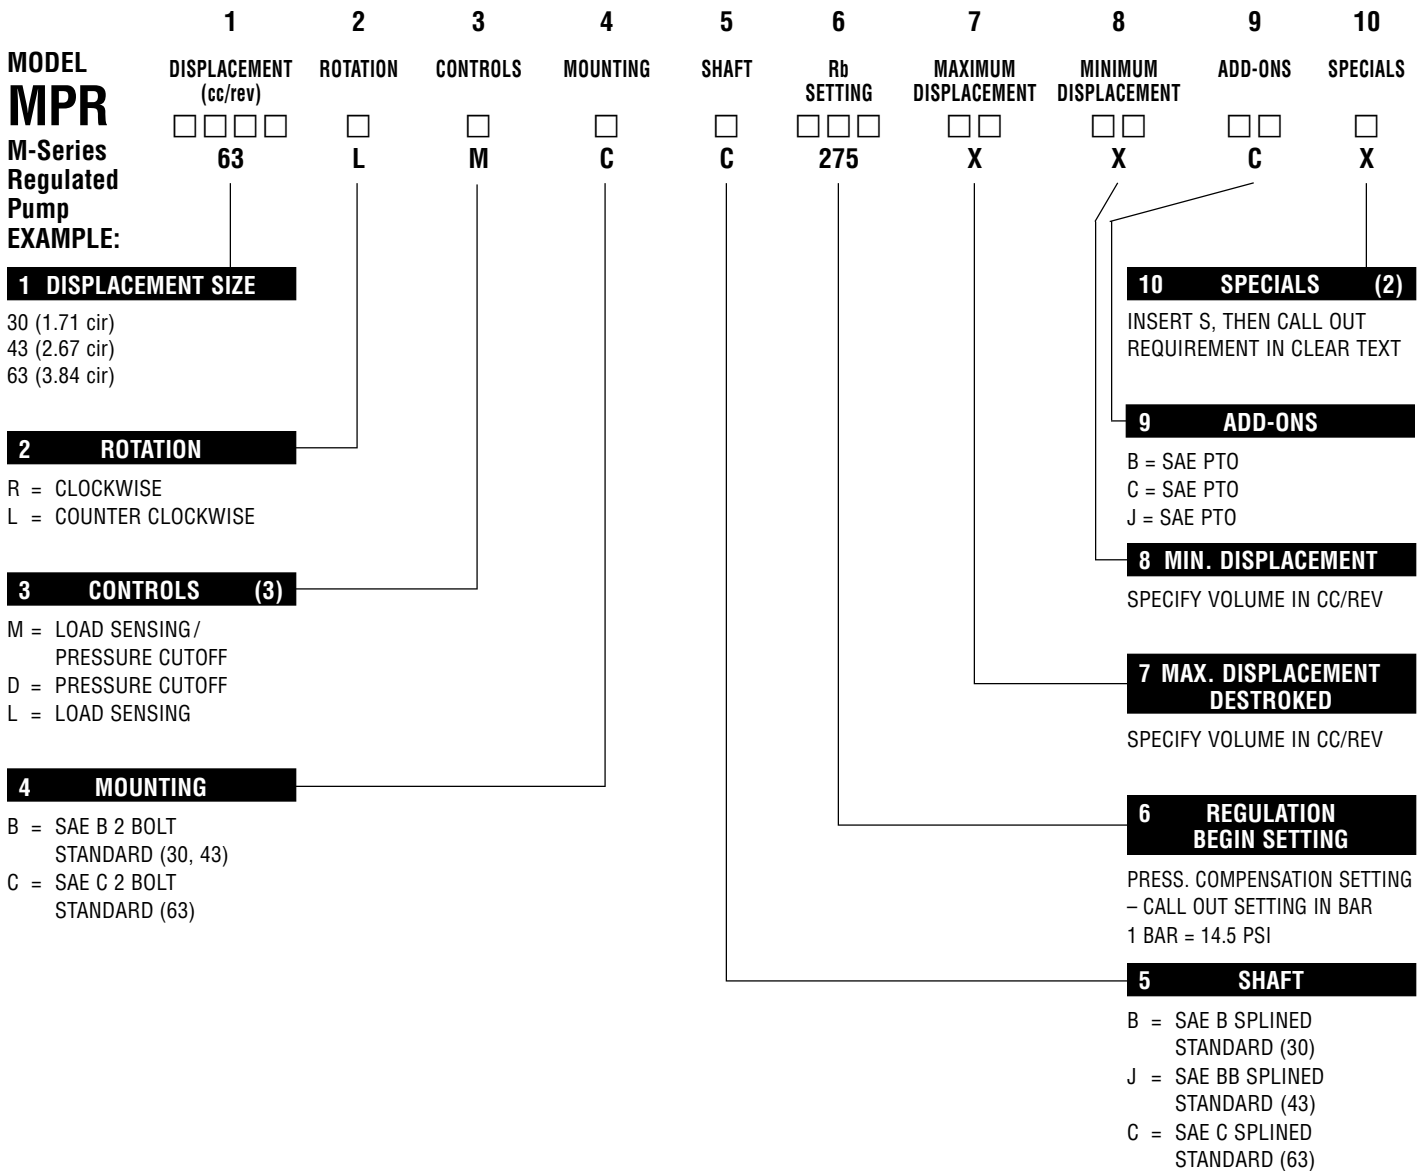

Canfield, Ohio 44406

Telephone: (330) 533-6801

Fax: (330) 533-2091

Model Codes for M-Series Open Loop Pumps

NOTES: (1) If codes are not used, insert the letter “X”.
 (2) If a unit is a **special execution**, insert “S” at the end of the code description.
 (3) Standard MPR includes both, LS and DR. When used as LS, DR acts as pressure cut off. When used as DR, LS is blocked.