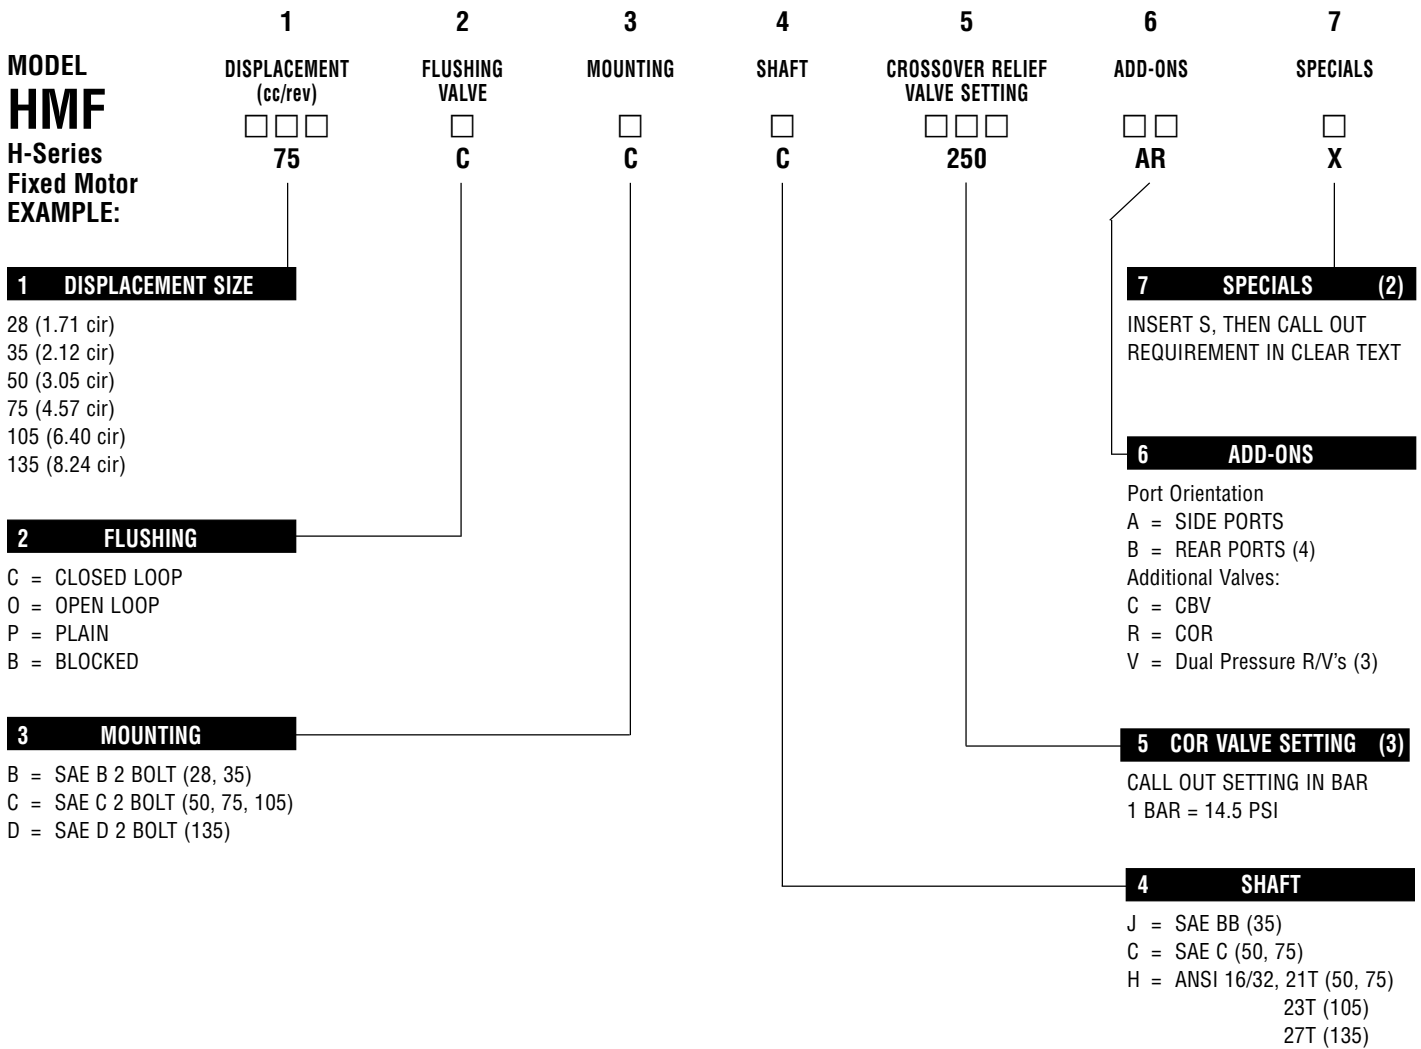

Linde Hydraulics Corporation

5089 West Western Reserve Road

Canfield, Ohio 44406

Telephone: (330) 533-6801

Fax: (330) 533-2091

Model Codes for H-Series-02, Fixed Displacement Motors

- NOTES:**
- (1) If codes are not used, insert the letter "X".
 - (2) If a unit is a **special execution**, insert "S" at the end of the code description.
 - (3) Specify lower setting in bar in position 5, then call out in clear text higher setting.
 - (4) Side ports are standard. End ports are not normally available. Consult factory.