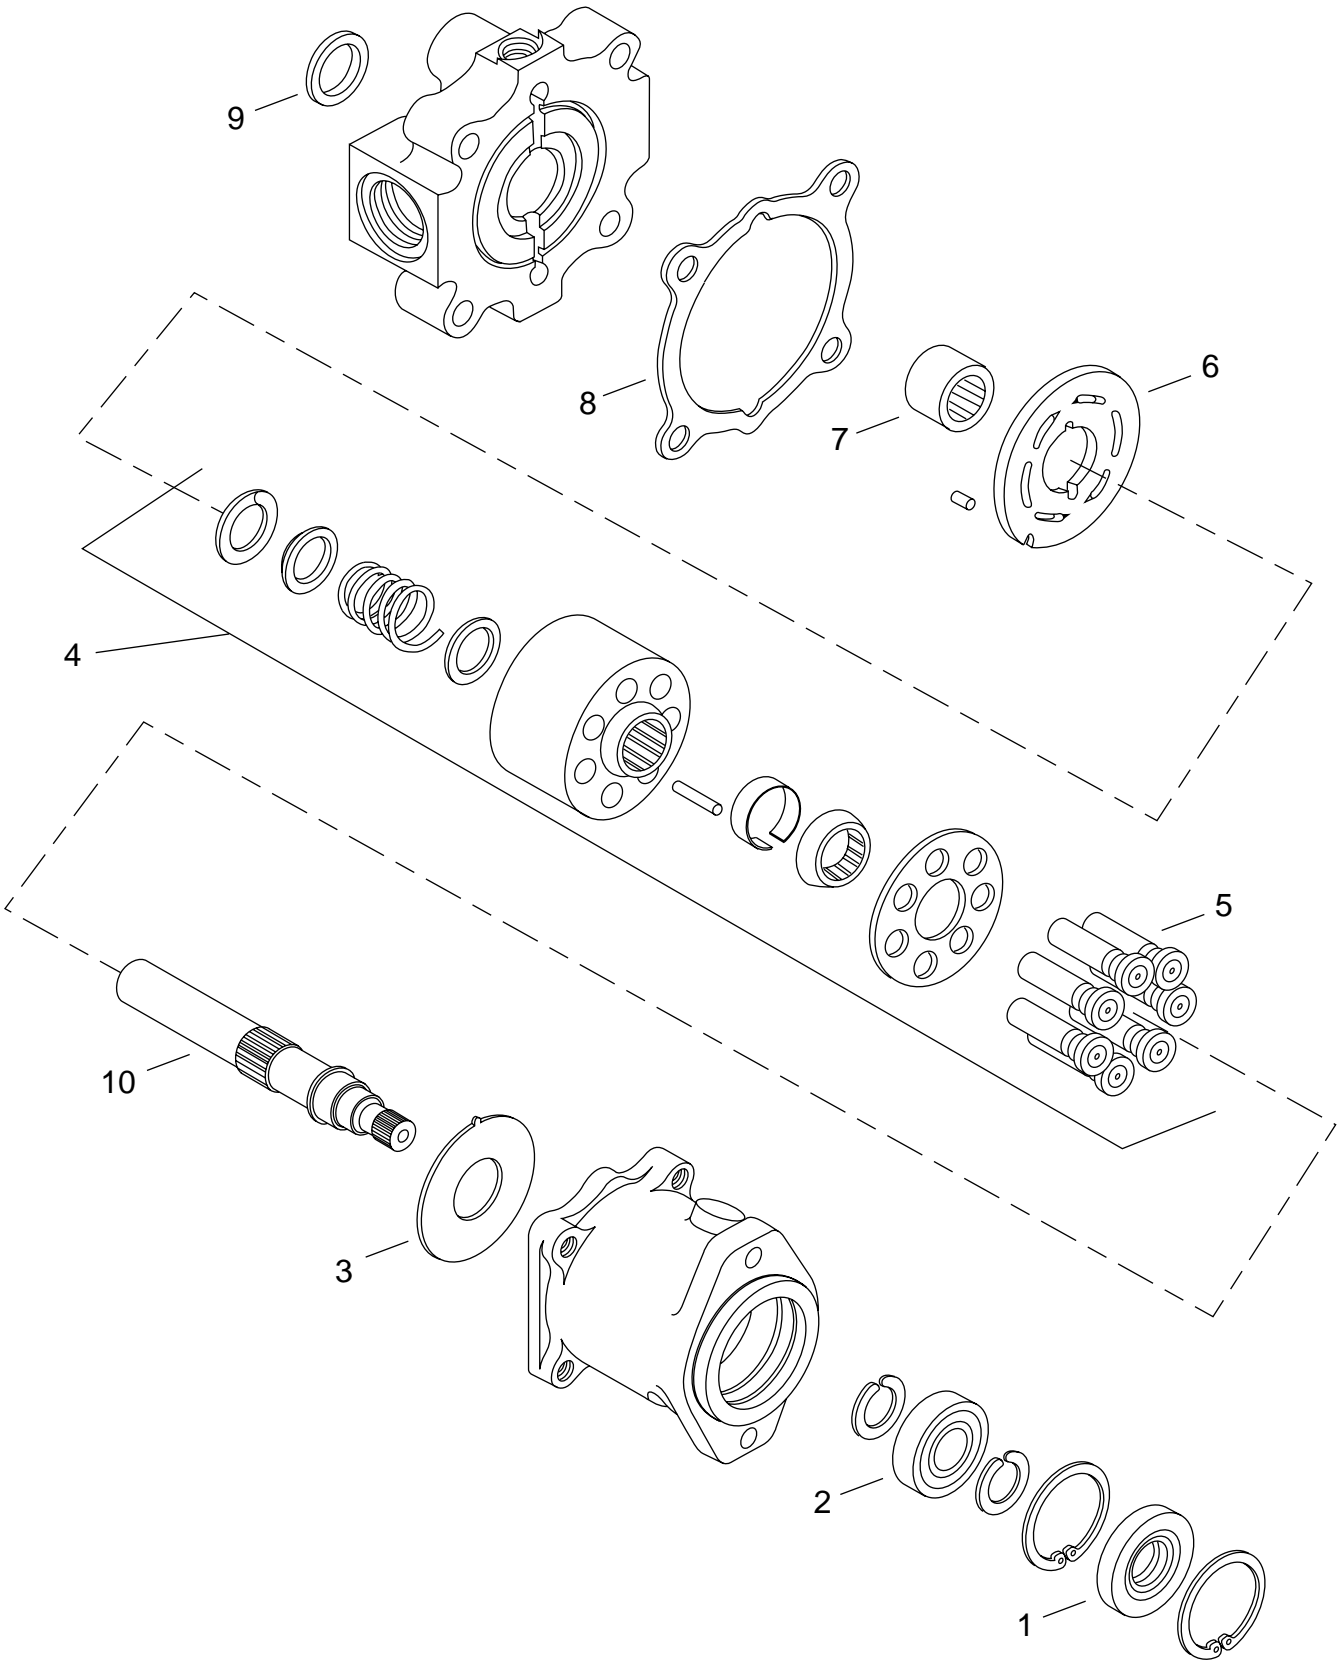

**SAUER  SUNDSTRAND**

**M46 Medium Duty  
Fixed Displacement Motor  
QUICK REFERENCE  
Parts List**

Call (515) 239-6366 for the Location of  
Your Nearest Genuine Service Parts Source

# M46 Fixed Displacement Motor

# M46 Fixed Displacement Motor QUICK REFERENCE Parts List

Item #	Description	Part Number
1	Lip Seal	9008000-0121
2	Ball Bearing	9001315-0011
3	Thrust Plate	4460407
4	Cylinder Block Kit	4460289
5	Piston Assembly	4460650
6	Motor Valve Plate	4460119
7	Needle Bearing	9001465-0010
8	End Cap Gasket	4460127
9	Lip Seal	9008000-0102
10	Shaft, 13 tooth, no aux. drive	4460582
	15 tooth, 13 tooth aux. drive	4460312
	15 tooth, no aux. drive	4460285
	14 tooth, no aux. drive	670364

**Warning: These part numbers are for units built after 89-39**