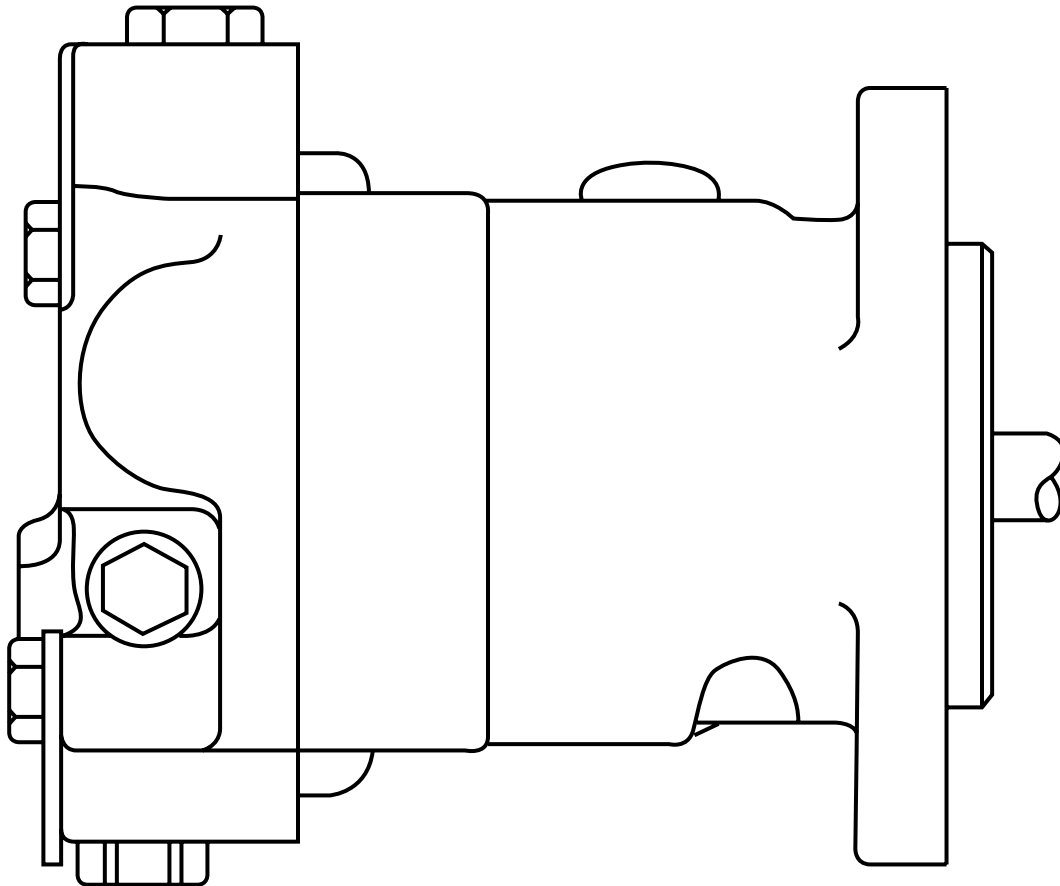

**SAUER  SUNDSTRAND**

**M46 Medium Duty  
Fixed Displacement Motor  
QUICK REFERENCE  
Parts List**

Call (515) 239-6366 for the Location of  
Your Nearest Genuine Service Parts Source

# M46 Fixed Displacement Motor

# M46 Fixed Displacement Motor QUICK REFERENCE Parts List

Item #	Description	Part Number
1	Lip Seal	9008000-0121
2	Ball Bearing	9001315-0011
3	Thrust Plate	4460407
4	Cylinder Block Kit	4460289
5	Piston Assembly	4460650
6	Motor Valve Plate	4460119
7	Needle Bearing	9001465-0010
8	End Cap Gasket	4460127
9	Lip Seal	9008000-0102
10	Shaft, 13 tooth, no aux. drive	4460582
	15 tooth, 13 tooth aux. drive	4460312
	15 tooth, no aux. drive	4460285
	14 tooth, no aux. drive	670364